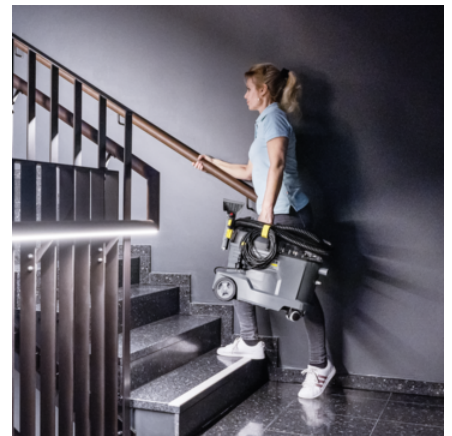

- Outstanding cleaning performance
- Ergonomically designed and extra-short upholstery nozzle
- Very low weight – only 8.6 kg

Technical data

EAN code		4054278882581
Max. Area Performance	m²/h	12 - 18
Air flow	l/s	71
Vacuum	mbar / kPa	270 / 27
Spray rate	l/min	1
Spray pressure	bar	1
Fresh/dirty water tank	l	8 / 7
Power rating fan	W	1200
Power rating, pump	W	40
Current type	Ph / V / Hz	1 / 220 - 240 / 50 - 60
Weight without accessories	kg	8.6
Weight incl. packaging	kg	13.6
Dimensions (L × W × H)	mm	524 × 332 × 442

■ included in delivery.

Outstanding cleaning performance

- Perfect fibre-deep cleaning of textile surfaces.
- Fast drying means that surfaces can quickly be used again thanks to the excellent back suction performance.
- Excellent cleaning result with visible before-and-after effect.

Ergonomically designed and extra-short upholstery nozzle

- Handle and pressure switches can be operated with just one finger.
- Practical knob shape allows different holding positions.
- Red nozzle mouthpiece ensures efficient water consumption.