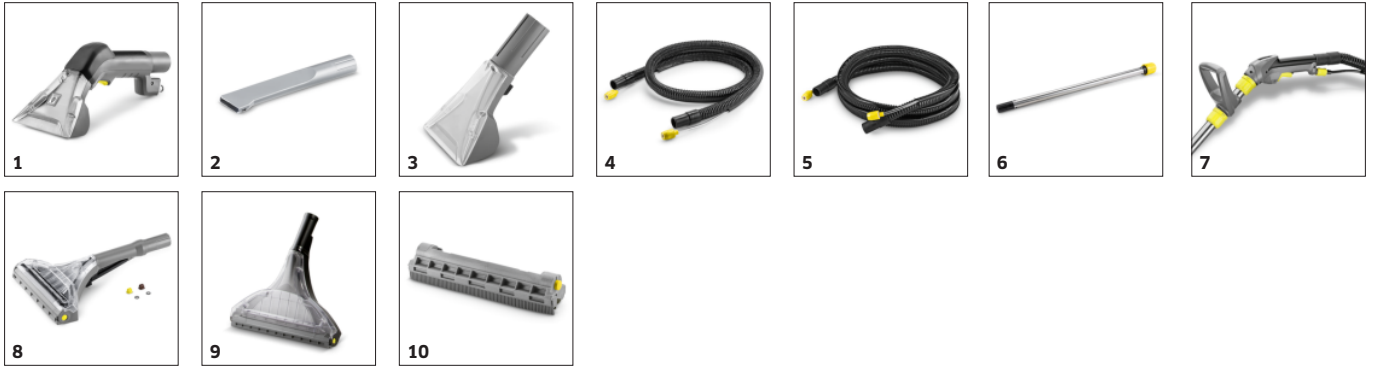

EQUIPMENT FOR PUZZI 8/1 C 1.100-243.0

	Order no.	Description		
SPRAY EXTRACTION CLEANERS				
Hand tools				
Nozzle packaged Puzzi	1	4.130-063.0	■	
Crevice tool	2	4.130-010.0	Crevice nozzle for spray extraction machines.	□
Upholstery nozzle	3	4.130-001.0	Upholstery nozzle, 110 mm.	□
Spray-extraction hoses				
Spray/suction hose, 2.5 m	4	6.394-826.0	Standard spray/suction hose.	■
Spray/suction hose, 4 m	5	6.394-375.0	Optional spray/suction hose, 4 m.	□
Other				
Extension tube	6	4.025-004.0	Extension tube, individual.	□
D-handle	7	4.321-001.0	D-handle, individual, for extension tube 4.025-004.0.	□
Floor tools				
Flexible floor nozzle, 240 mm, individual	8	4.130-008.0	Floor nozzle (240 mm), individual. Transparent glass for checking the vacuumed dirty water. Flexible squeegee. Included in kit 4.130-007.0.	□
Flexible floor nozzle, 350 mm, individual	9	4.130-009.0	Floor nozzle (350 mm), individual. Transparent view for checking the vacuumed dirty water. Flexible squeegees. Included in kit 4.130011.0.	□
Hard surface adapters				
Hard floor rubber adapter, small 240 mm	10	4.762-014.0	Hard surface adapter for floor nozzle, 240 mm.	□

■ Included in delivery. □ Available accessories.