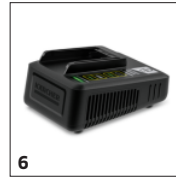

EQUIPMENT FOR BR 30/1 C BP PACK

1.783-053.0

	Order no.	Description	
BATTERIES			
Battery Power+ 18/30	1 2.445-042.0		<input checked="" type="checkbox"/>
BATTERY CHARGERS			
Fast battery recharger Battery Power+ 18/60	2 2.445-046.0		<input checked="" type="checkbox"/>
ROLLER PADS / ROLLER PAD SHAFT			
Microfibre shaft			
Set of rollers blue	3 4.030-088.0		<input checked="" type="checkbox"/>
Set of rollers stone	4 4.030-126.0		<input type="checkbox"/>
BATTERIES			
18v / 2.5Ah Battery	5 2.445-034.0	18v / 2.5Ah battery with innovative Real Time Technology, including an LCD display to show exactly how much battery life is left. Suitable for use in all devices using the Kärcher 18V battery power platform. Charger not included.	<input type="checkbox"/>
BATTERY CHARGERS			
18v Battery Fast Charger	6 2.445-036.0	The 18v Fast charger quickly charges any Kärcher 18v battery to 80%.	<input type="checkbox"/>
EVERYDAY CLEANER			
	7		<input type="checkbox"/>