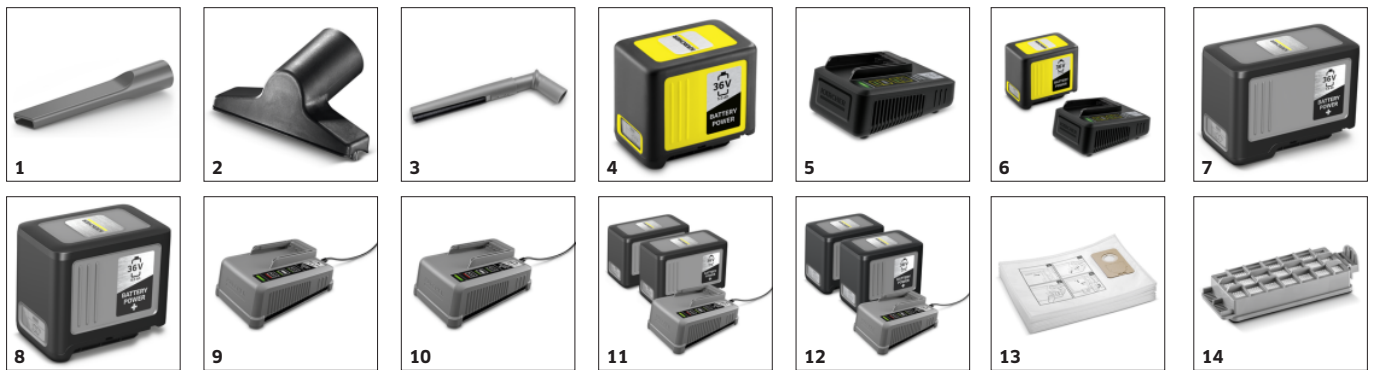

ACCESSORIES FOR CV 30/2 BP ADV

1.023-206.0

	Order no.	Description	
SUCTION NOZZLES			
Crevice nozzles			
Crevice nozzle, DN 35, plastic, 225 mm	1	2.889-159.0	Crevice nozzle with nominal width DN 35 for Kärcher dry vacuum cleaners and wet and dry vacuum cleaners. Length 225 mm. ☒
Upholstery nozzles			
Upholstery nozzle DN 35	2	6.905-998.0	Plastic upholstery nozzle in DN 35. ☒
FURTHER ACCESSORIES DRY VACUUM CLEANERS			
Surface nozzle DN 35	3	2.889-361.0	Innovative surface nozzle with nominal width DN 35 for dry vacuum cleaners from Kärcher. The nozzle can be used on both hard and carpeted surfaces. Working width: 180 mm. ☒
BATTERIES			
Battery Power 36/50	4	2.445-031.0	36 V / 5.0 Ah Battery Power exchangeable battery with innovative Real Time Technology incl. LCD display to show the battery level. Suitable for all devices on the 36 V Kärcher battery platform. ☐
BATTERY CHARGERS			
Fast Charger Battery Power 36 V	5	2.445-033.0	With the fast charger, the 36 V/2.5 Ah exchangeable battery can be charged to 80% in just 48 minutes. Also suitable for all other batteries on the 36 V Kärcher battery platform. ☐
STARTERKIT BATTERIES AND BATTERY CHARGERS			
Starter kit Battery Power 36/50	6	2.445-065.0	Battery Power 36/50 Starter Kit incl. 36 V/5.0 Ah Battery Power exchangeable battery and 36 V fast charger. Suitable for use in all devices on the 36 V Kärcher battery platform. ☐
BATTERIES			
Battery Power+ 36/75	7	2.445-043.0	A capacity of 7.5 Ah guarantees long runtimes for the Battery Power+ 36 V lithium-ion battery. Very powerful, with Real Time Technology via LCD display and protection against overcurrent. ☐
Battery Power+ 36/60	8	2.042-022.0	Extremely powerful Battery Power+ 36 V lithium-ion battery with a capacity of 6.0 Ah for a long runtime. With innovative Real Time Technology via LCD display and voltage monitoring. ☐
BATTERY CHARGERS			
Universal charger Battery Power+ 18-36	9	2.445-054.0	Universal charging unit Battery Power+ with LED operating status indicator for charging all 18 and 36 V Kärcher Battery Power and Kärcher Battery Power+ lithium-ion batteries. Suitable for wall mounting. ☐
Fast charger Battery Power+ 36/60	10	2.445-045.0	Charge all 36 V Kärcher Battery Power and Kärcher Battery Power+ lithium-ion batteries with max. 6 A charging current: Quick charger with LED operating status indicator. Easy wall mounting. ☐
STARTER KIT			
Starter kit Battery Power+ 36/75	11	2.445-070.0	Starter Kit Battery Power+ 36/75 with 2 36-V/7.5-Ah batteries and 36-V quick charger for our 36 V Kärcher Battery Power and Kärcher Battery Power+ battery platform devices. ☐
Starter kit Battery Power+ 36/60	12	2.445-071.0	Kärcher Battery Power+ 36/60 Starter Kit for all machines in the Kärcher 36 V Battery Power+ battery platform. Scope of delivery: 2x 36 V/6.0 Ah batteries and the compatible 36 V quick charger. ☐
FILTER BAGS			
Fleece filter bags			
Fleece filter bags, 10 x , CV 30/2 Bp	13	2.889-357.0	Three-layered, tear-resistant fleece filter bags in dust class M for our CV 30/2 Bp cordless vacuum brush. Contents: Pack of ten. ☐
FILTER T/ NT			
HEPA Filter			
HEPA -14 filter	14	2.889-342.0	Increases the filter capacity and improves the blower air: The highly effective HEPA 14 filter offers a separation degree of 99.995% and is certified according to test standard DIN EN 1822:2019. ☐